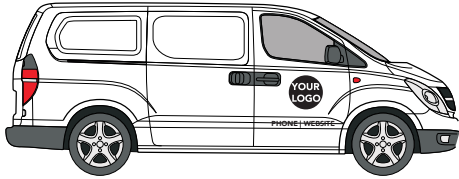

Installation.

**AVERY
DENNISON**

METAMARK

Client: Stockdale & Leggo - Yarra Ranges & Ringwood

Full Wrap

Door Signage

Price Range: from \$300

Vinyl: 5 year Polymeric